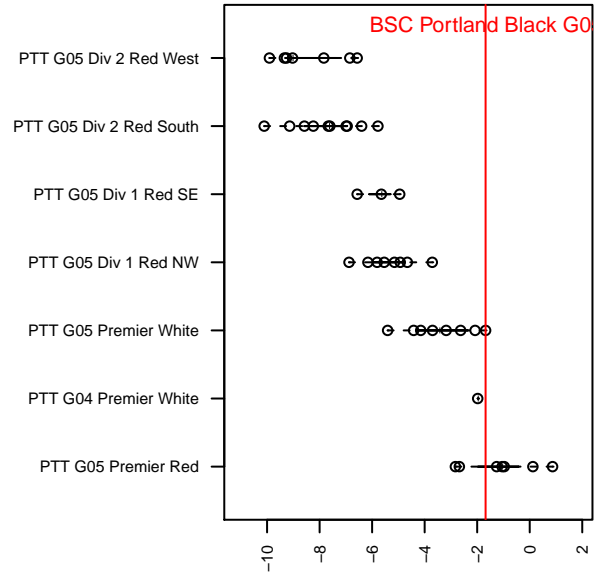

BSC Portland Black G05

Bridlemile SC
 Portland, OR
 G05 total strength=1186
 attack=2.66 defense=5.48
 fall league = PTT G05 Premier White

alt names used:
 BSC 05G Black
 BSC 05G Black
 BSC 05G Black
 BSC 05G Black

Venues played:
 2017 Beaverton Cup U13 Gold
 2017 Mt Hood Challenge U13 Premier
 2017 PTT G05 Premier White
 2017 PacNW Winter Classic 2005 Premier 2

BSC Portland Black G05
 Dots are actual minus expected GF (blue circles) and GA (red triangles).
 Blue line is smoothed change in attack strength. Red is smoothed change in defense strength.

**attack and defense variance (black dot)
relative to other teams
and top 10 in region**

**attack and defense rating
relative to others at age
and all opponents in last 13 months**

Performance relative to 13 month average